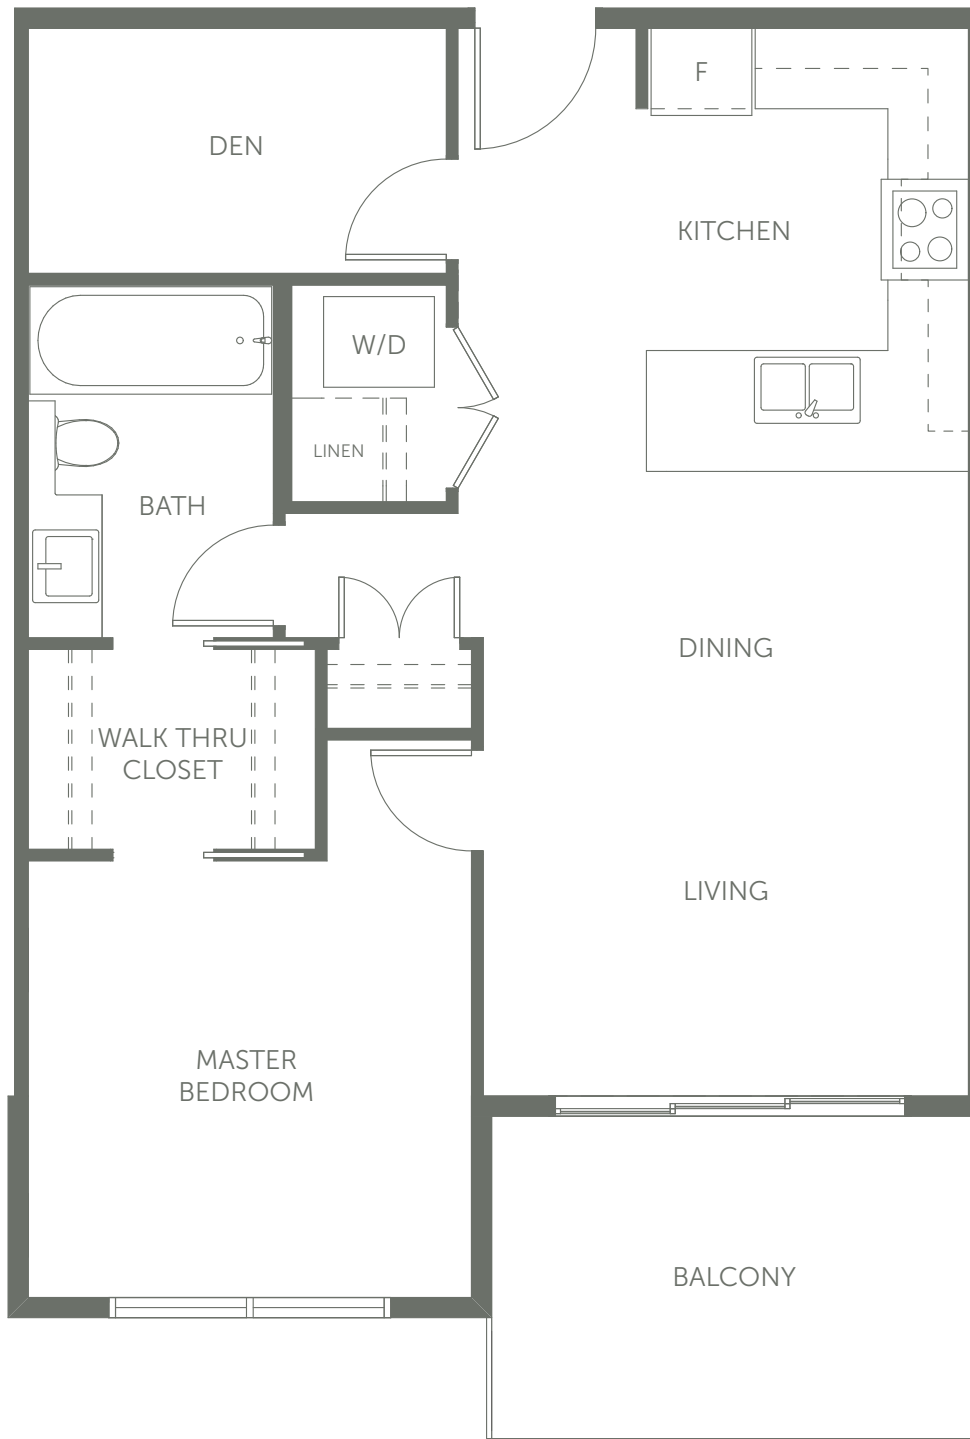

Shoreline Series – 1

#102, 104
202, 204
302, 304
700 – 705 sq. ft.
1 bedroom + den
1 bathroom